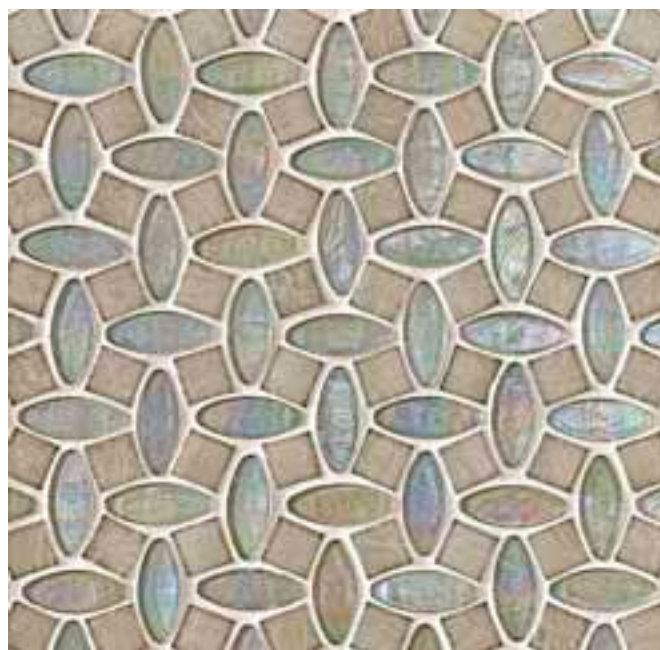

Mocarabe 11

Key colors: 524 - NG Birch