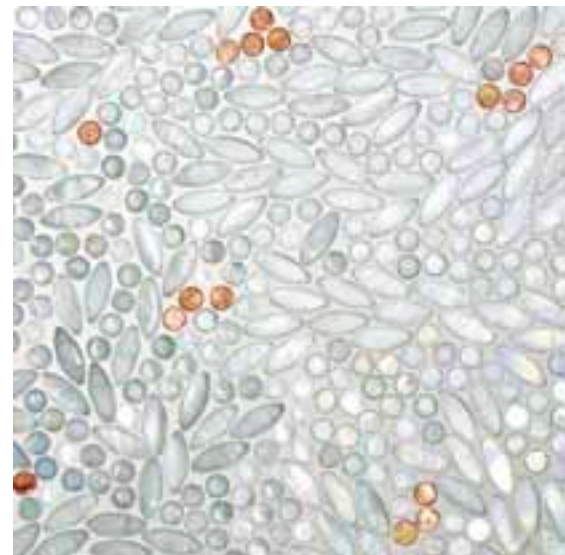

Mix Random F *
Key colors: 220 - Rame

* These decorative compositions are created randomly giving uniqueness to each decor. The examples are only indicative and can be customized in colors, shapes and sizes.