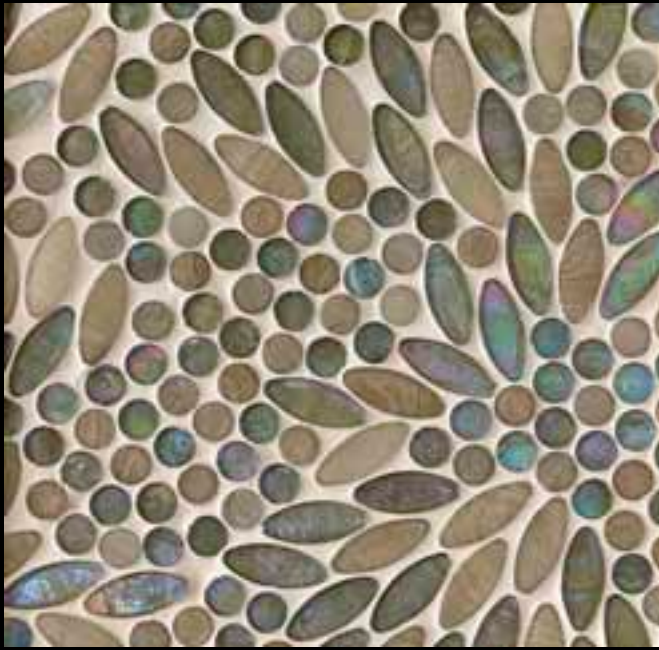

Mix Random A Cream *

Key colors: 555 - NG Sand