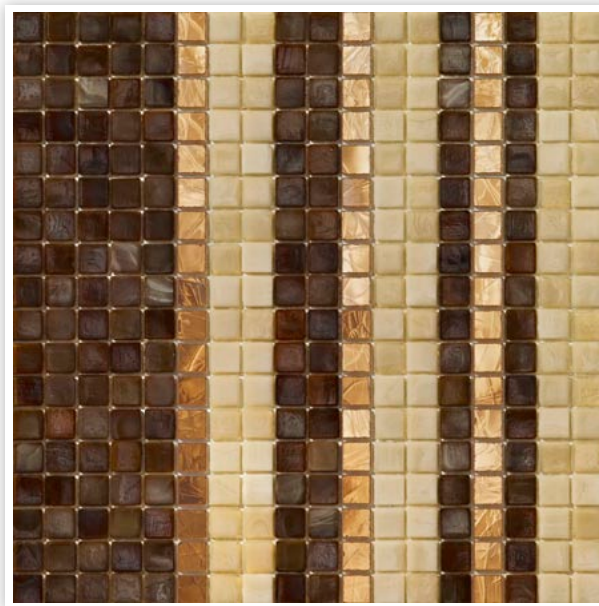

STRIPES **219**

Wenge *Natural*
Sand *Natural*

Kaki *Colibri*