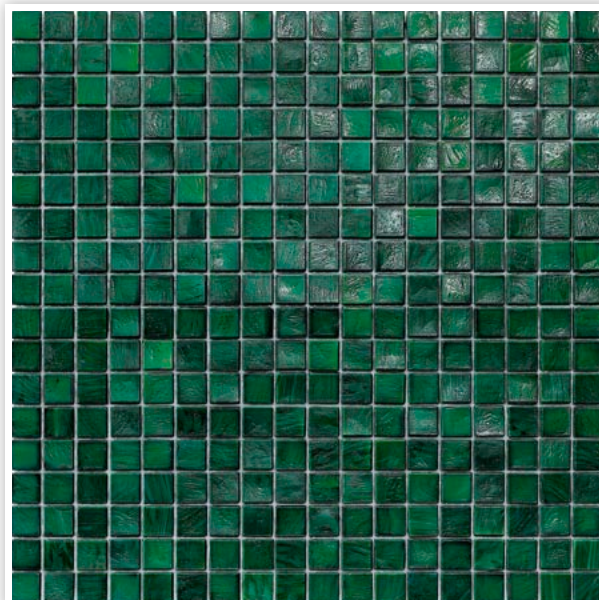

FIELD COLOR **EMERALD 4** *Murano*