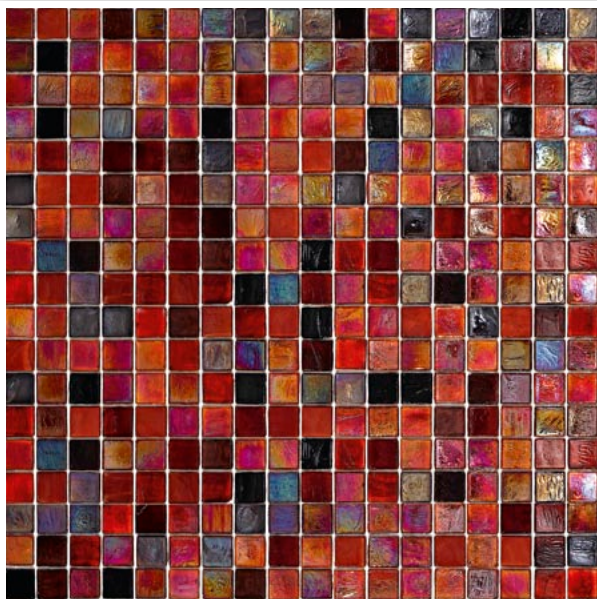

BLEND **PLEIONE**

Melograno (140) *Glimmer* Crimson (40) *WaterGlass* Tamarind (128) *Glimmer*
Azalea 4 *Iridium* Blackerry (23) *WaterGlass* Black *Murano*
Sun 4 *Murano* Amethyst 4 *Murano*