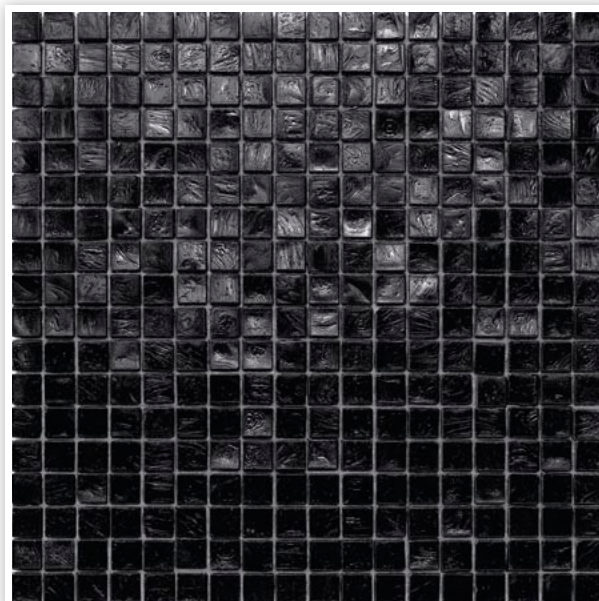

FIELD COLOR **BLACK** *Murano*