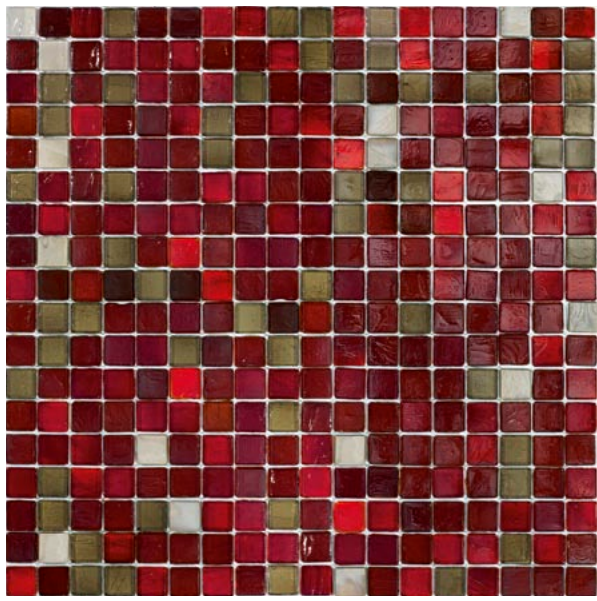

Tessera 3/8" x 3/8" · 10 x 10 mm

Rootbeer (28) *WaterGlass*
Crimson (40) *WaterGlass*

Coral 1 *Murano*
Coral 2 *Murano*

Dahlia 2 *Iridium*

STRIPES 139 • TAR-R *Mediterranea*

Tessera 3/8" x 3/8" · 10 x 10 mm

Rootbeer (28) *WaterGlass*
Crimson (40) *WaterGlass*

Coral 1 *Murano*
Coral 2 *Murano*

Dahlia 2 *Iridium*

BLEND **SHELIAK**

Rootbeer (28) *WaterGlass* Lightsout (10) *WaterGlass*
 Crimson (40) *WaterGlass* Chestnut 2 *Murano*