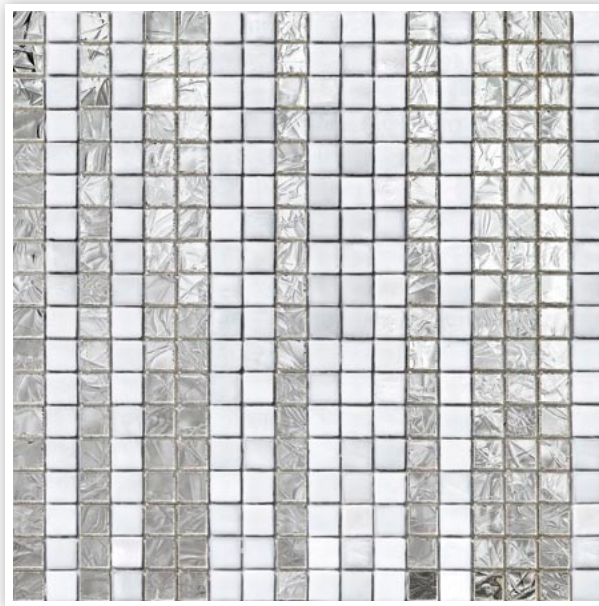

PEARLY WHITE & MORE

SICIS

SICIS

BLEND **CATRIA**

Cloudwhite (20) *WaterGlass* Vis One *Colibri* Alma *Colibri*
 Passion Fruit (120) *Glimmer* Aluminium *Colibri*

STRIPES **65**

Cloudwhite (20) *WaterGlass*
 Alma *Colibri*