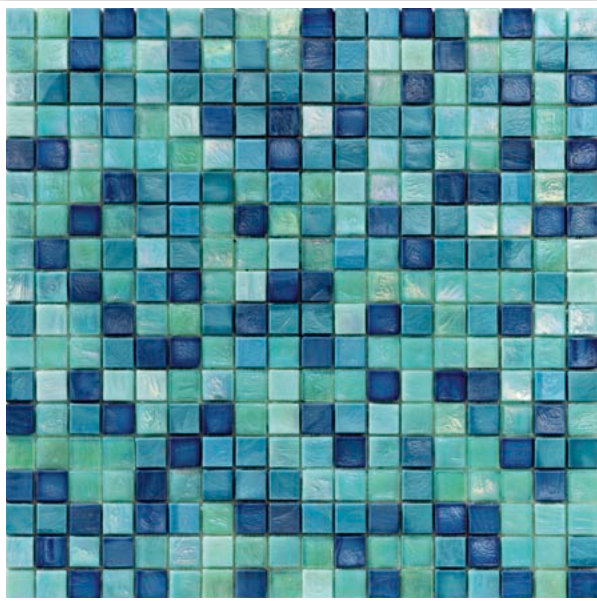

BLEND **STAGNONE**

Fern 2 *Iridium*   Lapislazuli 4 *Murano*
Turquoise 3 *Murano*