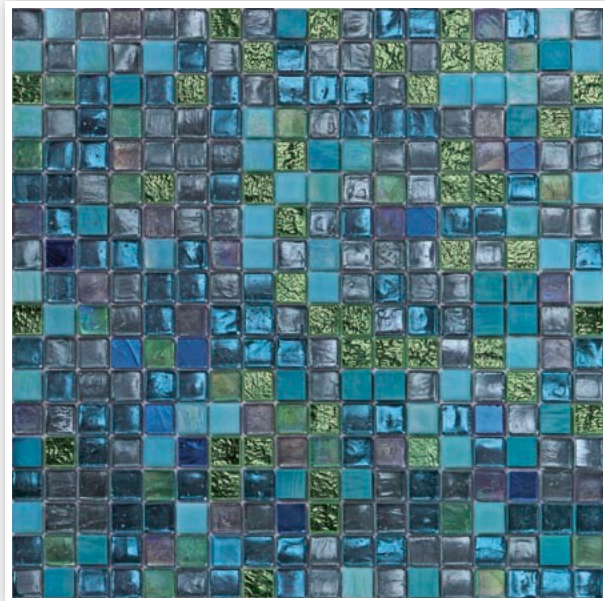

BLEND **ERICA**

Dargena *Colibri*   Dew *Natural*   Fern 2 *Iridium*   Electra *Colibri*
Swami *Colibri*   Rastaban *Colibri*   Grenser *Colibri*   Felicia *Colibri*
Aquamarine J *Murano*