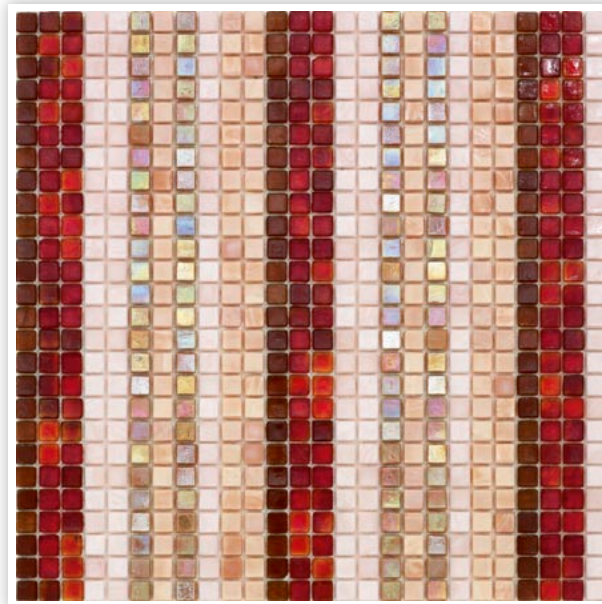

STRIPES 138 • TAR-R *Mediterranea*

Tessera 3/8" x 3/8" · 10 x 10 mm

Rootbeer (28) *WaterGlass*
Crimson (40) *WaterGlass*

Coral 1 *Murano*
Coral 2 *Murano*

Dahlia 2 *Iridium*