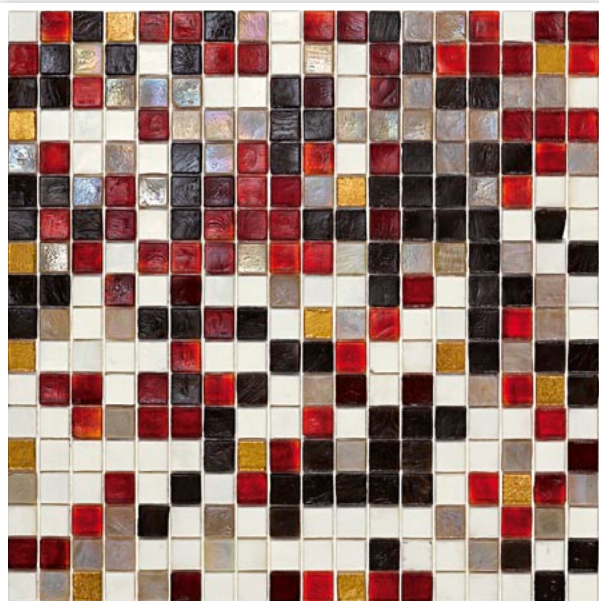

BLEND BRION

Marigold 3 *Iridium*

Chestnut 4 *Murano*

Chestnut 1 *Murano*

Crimson (40) *WaterGlass*

Gold *Murano*