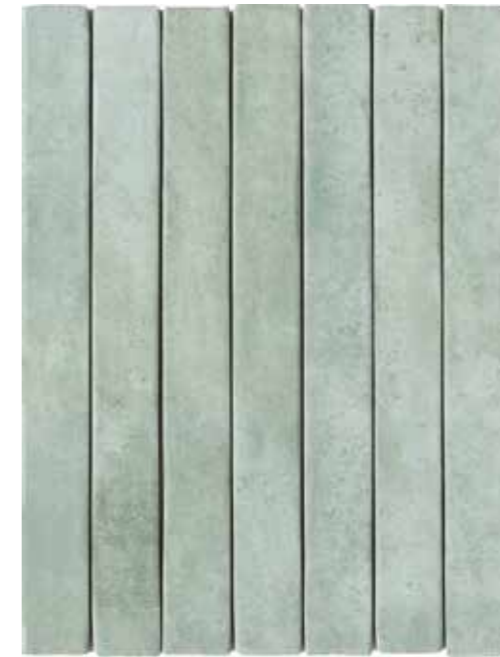

Aquifer 4,8x45 cm glossy wall
Crudatech Sunset 120x120 cm matt floor (Terratinta Ceramiche)

Ceramic

Clay

Clay 4,8x45 cm glossy

Clay 4,8x45 cm glossy

Mint 4,8x45 cm glossy wall
Crudatech Shadow 120x120 cm matt floor (Terratinta Ceramiche)