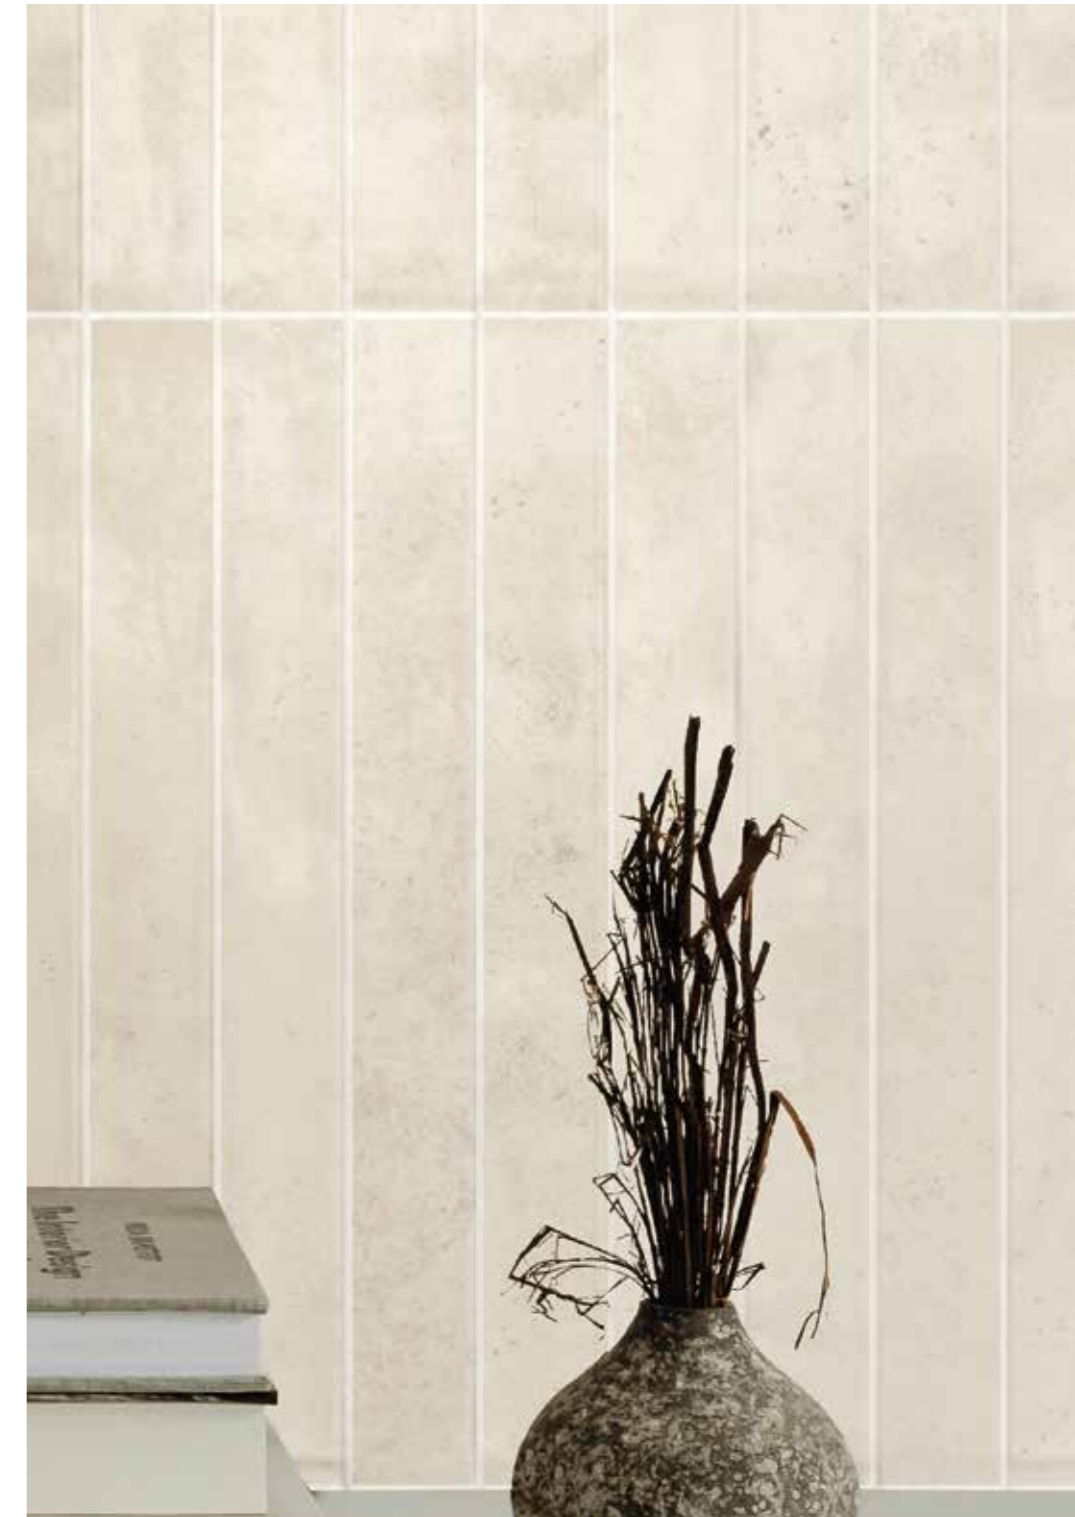

Aquifer 4,8x45 cm glossy wall
Crudatech Sunset 120x120 cm matt floor (Terratinta Ceramiche)

Ceramic

Clay

Clay 4,8x45 cm glossy

Clay 4,8x45 cm glossy

Mint 4,8x45 cm glossy wall
Crudatech Shadow 120x120 cm matt floor (Terratinta Ceramiche)