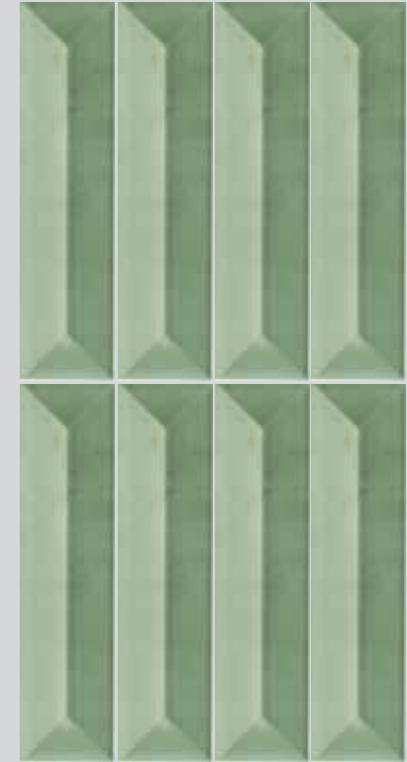

RIDGE 6,2x25 - 2"x10"

FLAT 10x10 - 4"x4"

GROOVY 10x10 - 4"x4"

Rosa Antico

FLAT 6,2x25 - 2"x10"

RIDGE 6,2x25 - 2"x10"

FLAT 10x10 - 4"x4"

GROOVY 10x10 - 4"x4"

*ROSA ANTICO Ridge 6,2x25cm glossy wall
GRANITO Peach 80x80cm matt floor (Ceramica Magica)*

ROSA ANTICO mix Flat - Ridge 6,2x25cm | Flat - Groovy 10x10cm
glossy

ROSA ANTICO Ridge 6,2x25cm glossy

VERDE ACQUA Ridge 6,2x25cm glossy

Verde Acqua

FLAT 6,2x25 - 2"x10"

RIDGE 6,2x25 - 2"x10"

FLAT 10x10 - 4"x4"

GROOVY 10x10 - 4"x4"

VERDE ACQUA - LATTE Ridge 6,2x25cm glossy

Ocra

FLAT 6,2x25 - 2"x10"