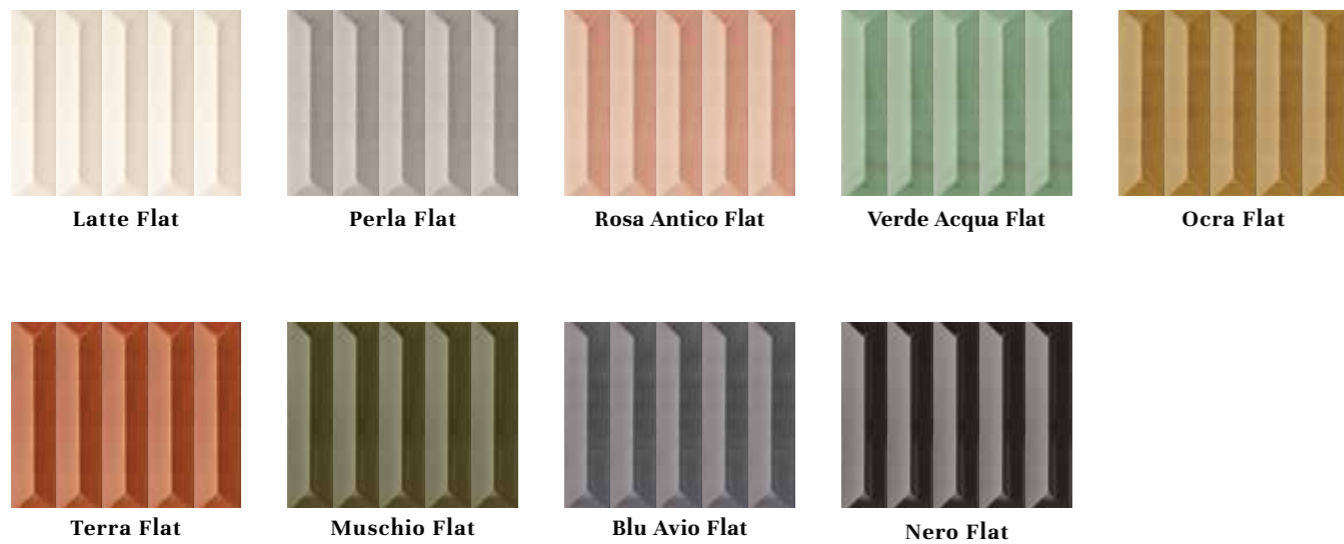

POP
SUMMARY | SERIE

6,2x25cm 2"x10" - *walls only* | solo rivestimento

± 8,5mm glossy

Flat

POP
SUMMARY | SERIE

10x10cm 4"x4" - *walls only* | solo rivestimento

± 8,5mm glossy

Flat

6,2x25cm 2"x10" - *walls only* | solo rivestimento

± 8,5mm glossy

Ridge

10x10cm 4"x4" - *walls only* | solo rivestimento

± 8,5mm glossy

Groovy