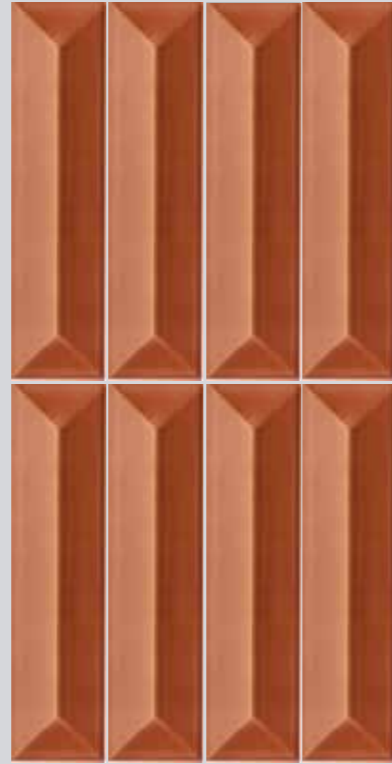

Verde Acqua

FLAT 6,2x25 - 2"x10"

RIDGE 6,2x25 - 2"x10"

FLAT 10x10 - 4"x4"

GROOVY 10x10 - 4"x4"

VERDE ACQUA - LATTE Ridge 6,2x25cm glossy

Ocra

FLAT 6,2x25 - 2"x10"

RIDGE 6,2x25 - 2"x10"

FLAT 10x10 - 4"x4"

GROOVY 10x10 - 4"x4"

OCRA FLat - Groovy 10x10cm glossy *backsplash*
GRANITO Black & White 80x80cm matt *floor (Ceramica Magica)*

Terra

FLAT 6,2x25 - 2"x10"

RIDGE 6,2x25 - 2"x10"