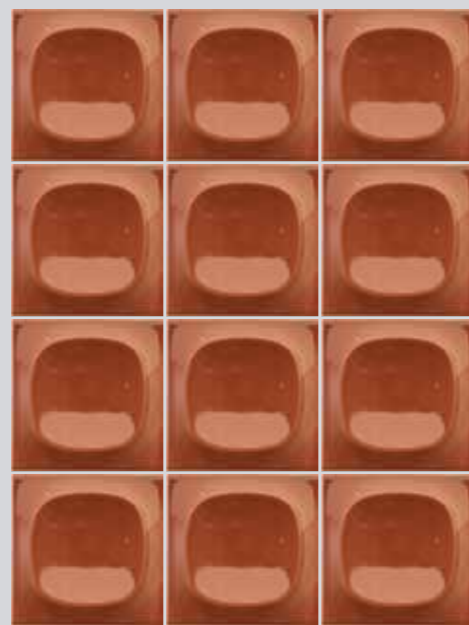

GROOVY 10x10 - 4"x4"