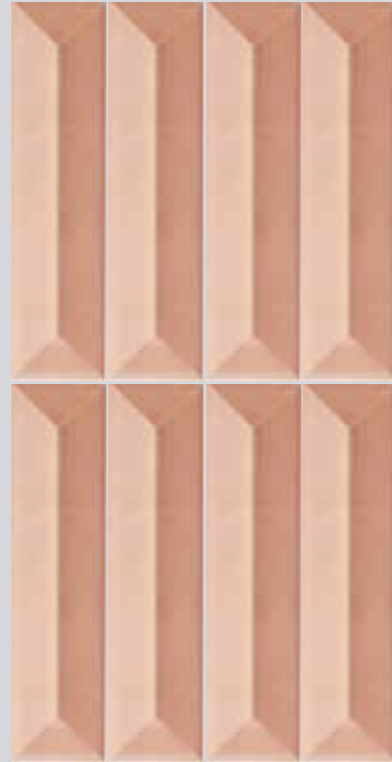

Pop

THE FUTURE THROUGH PAST LENSES

Welcome to the enchanting universe of Pop, a collection of white body ceramic tiles that embraces the past with a gaze towards the future. Immersed in the nostalgia and elegance of the Seventies, this collection pays tribute to the timeless charm of that vibrant decade. Its carefully crafted forms unfold in two captivating sizes: a rectangular strip 6.2x25 cm and a square 10x10 cm, both available in “flat” and “three-dimensional” finishes. This duality offers the opportunity to create unique spaces, playing with textures and geometries in a versatile and innovative manner. The glossy finish imparts an extraordinary brilliance to each piece, turning Pop ceramics into a living canvas that captures and reflects light in a magical way. The result is a timeless vintage effect, a homage to the 70s reinterpreted in a modern key. The color palette is a celebration of versatility, with 9 hues ranging from pastel tones like Latte, Verde Acqua, and Rosa Antico to neutral tones such as Perla and Blu Avio, and bold accents of Ocra, Terra, Muschio, and Nero.

GROOVY 10x10 - 4"x4"

LATTE Groovy 10x10cm glossy wall
HEXA FLOOR Laurel Green 14x16cm matt floor (Terratinta Ceramiche)

PERLA mix Flat - Ridge 6,2x25cm | Flat - Groovy 10x10cm
glossy

Perla

FLAT 6,2x25 - 2"x10"

RIDGE 6,2x25 - 2"x10"

FLAT 10x10 - 4"x4"

GROOVY 10x10 - 4"x4"

Rosa Antico

FLAT 6,2x25 - 2"x10"

RIDGE 6,2x25 - 2"x10"

FLAT 10x10 - 4"x4"

GROOVY 10x10 - 4"x4"

*ROSA ANTICO Ridge 6,2x25cm glossy wall
GRANITO Peach 80x80cm matt floor (Ceramica Magica)*

ROSA ANTICO mix Flat - Ridge 6,2x25cm | Flat - Groovy 10x10cm
glossy

ROSA ANTICO Ridge 6,2x25cm glossy

VERDE ACQUA Ridge 6,2x25cm glossy