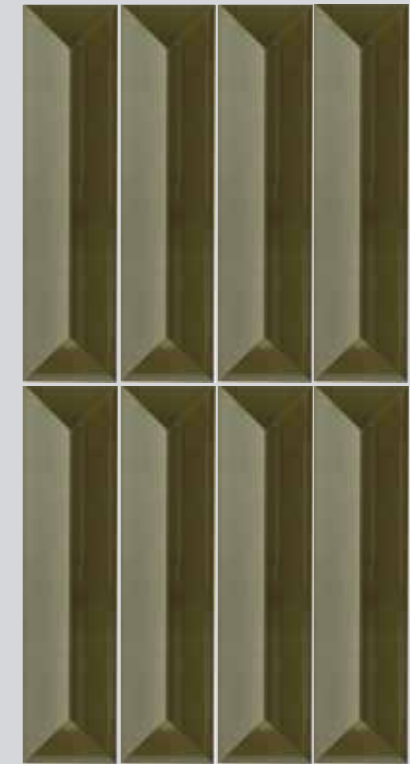

RIDGE 6,2x25 - 2"x10"

FLAT 10x10 - 4"x4"

GROOVY 10x10 - 4"x4"

OCRA FLat - Groovy 10x10cm glossy *backsplash*
GRANITO Black & White 80x80cm matt *floor (Ceramica Magica)*

Terra

FLAT 6,2x25 - 2"x10"

RIDGE 6,2x25 - 2"x10"

FLAT 10x10 - 4"x4"

GROOVY 10x10 - 4"x4"

TERRA mix Flat - Ridge 6,2x25cm | Flat - Groovy 10x10cm
glossy

TERRA Flat - Groovy 10x10cm glossy wall
WALD Acero 30x120cm matt floor (Ceramica Magica)

Muschio

FLAT 6,2x25 - 2"x10"

RIDGE 6,2x25 - 2"x10"

FLAT 10x10 - 4"x4"

GROOVY 10x10 - 4"x4"

Blu Avio

FLAT 6,2x25 - 2"x10"

RIDGE 6,2x25 - 2"x10"

FLAT 10x10 - 4"x4"

GROOVY 10x10 - 4"x4"