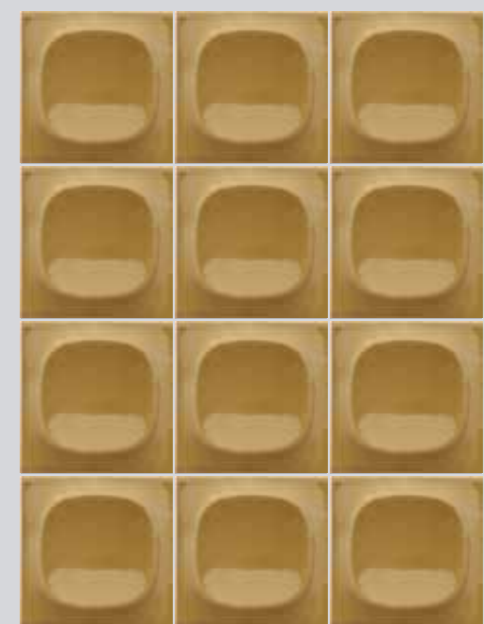

*ROSA ANTICO Ridge 6,2x25cm glossy wall
GRANITO Peach 80x80cm matt floor (Ceramica Magica)*

ROSA ANTICO mix Flat - Ridge 6,2x25cm | Flat - Groovy 10x10cm
glossy

ROSA ANTICO Ridge 6,2x25cm glossy

VERDE ACQUA Ridge 6,2x25cm glossy

Verde Acqua

FLAT 6,2x25 - 2"x10"

RIDGE 6,2x25 - 2"x10"

FLAT 10x10 - 4"x4"

GROOVY 10x10 - 4"x4"

VERDE ACQUA - LATTE Ridge 6,2x25cm glossy

Ocra

FLAT 6,2x25 - 2"x10"

RIDGE 6,2x25 - 2"x10"

FLAT 10x10 - 4"x4"

GROOVY 10x10 - 4"x4"

OCRA FLat - Groovy 10x10cm glossy *backsplash*
GRANITO Black & White 80x80cm matt *floor (Ceramica Magica)*

Terra

FLAT 6,2x25 - 2"x10"

RIDGE 6,2x25 - 2"x10"