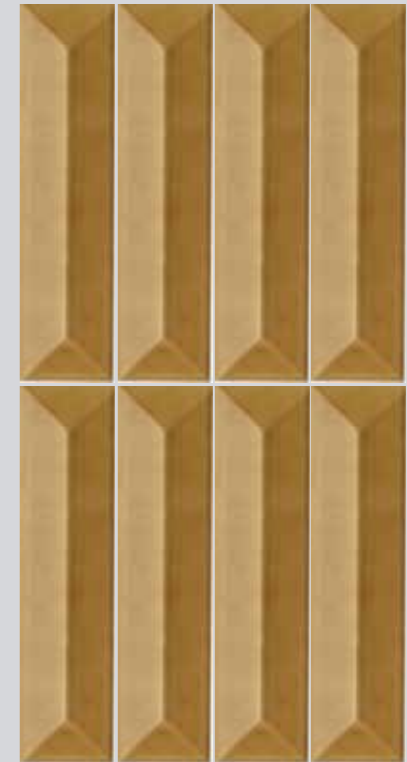

Verde Acqua

FLAT 6,2x25 - 2"x10"

RIDGE 6,2x25 - 2"x10"

FLAT 10x10 - 4"x4"

GROOVY 10x10 - 4"x4"

VERDE ACQUA - LATTE Ridge 6,2x25cm glossy

Ocra

FLAT 6,2x25 - 2"x10"

RIDGE 6,2x25 - 2"x10"

FLAT 10x10 - 4"x4"

GROOVY 10x10 - 4"x4"

OCRA FLat - Groovy 10x10cm glossy *backsplash*
GRANITO Black & White 80x80cm matt *floor (Ceramica Magica)*

Terra

FLAT 6,2x25 - 2"x10"

RIDGE 6,2x25 - 2"x10"