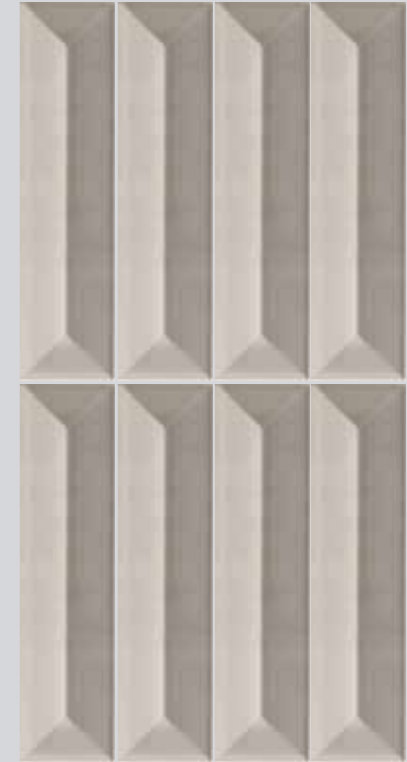

Pop

THE FUTURE THROUGH PAST LENSES

Welcome to the enchanting universe of Pop, a collection of white body ceramic tiles that embraces the past with a gaze towards the future. Immersed in the nostalgia and elegance of the Seventies, this collection pays tribute to the timeless charm of that vibrant decade. Its carefully crafted forms unfold in two captivating sizes: a rectangular strip 6.2x25 cm and a square 10x10 cm, both available in “flat” and “three-dimensional” finishes. This duality offers the opportunity to create unique spaces, playing with textures and geometries in a versatile and innovative manner. The glossy finish imparts an extraordinary brilliance to each piece, turning Pop ceramics into a living canvas that captures and reflects light in a magical way. The result is a timeless vintage effect, a homage to the 70s reinterpreted in a modern key. The color palette is a celebration of versatility, with 9 hues ranging from pastel tones like Latte, Verde Acqua, and Rosa Antico to neutral tones such as Perla and Blu Avio, and bold accents of Ocra, Terra, Muschio, and Nero.

Piastrelle ceramiche in pasta bianca,
solo per rivestimento, 6,2x25cm.

± 8,5mm

glossy

LATTE Groovy 10x10cm glossy

Latte

FLAT 6,2x25 - 2"x10"

RIDGE 6,2x25 - 2"x10"

FLAT 10x10 - 4"x4"

GROOVY 10x10 - 4"x4"

LATTE Groovy 10x10cm glossy wall
HEXA FLOOR Laurel Green 14x16cm matt floor (Terratinta Ceramiche)

PERLA mix Flat - Ridge 6,2x25cm | Flat - Groovy 10x10cm
glossy

Perla

FLAT 6,2x25 - 2"x10"

RIDGE 6,2x25 - 2"x10"

FLAT 10x10 - 4"x4"

GROOVY 10x10 - 4"x4"

Rosa Antico

FLAT 6,2x25 - 2"x10"

RIDGE 6,2x25 - 2"x10"

FLAT 10x10 - 4"x4"

GROOVY 10x10 - 4"x4"