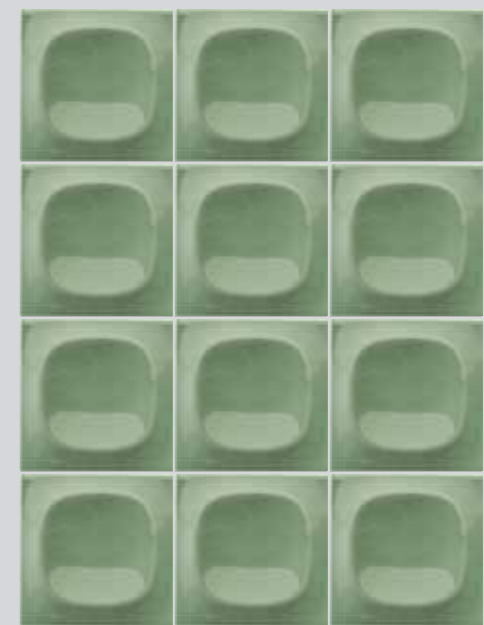

Verde Acqua

FLAT 6,2x25 - 2"x10"

RIDGE 6,2x25 - 2"x10"

FLAT 10x10 - 4"x4"

GROOVY 10x10 - 4"x4"

VERDE ACQUA - LATTE Ridge 6,2x25cm glossy

Ocra

FLAT 6,2x25 - 2"x10"