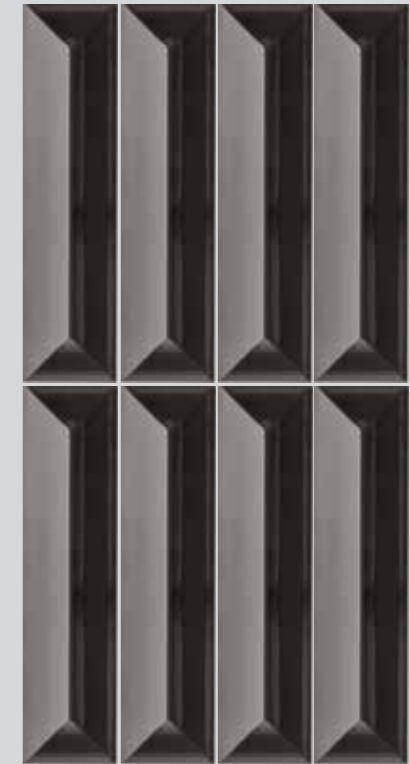

RIDGE 6,2x25 - 2"x10"

FLAT 10x10 - 4"x4"

GROOVY 10x10 - 4"x4"

Blu Avio

FLAT 6,2x25 - 2"x10"

RIDGE 6,2x25 - 2"x10"

FLAT 10x10 - 4"x4"

GROOVY 10x10 - 4"x4"

NIVEO mix 6,2x25cm matt wall

Nero

FLAT 6,2x25 - 2"x10"

RIDGE 6,2x25 - 2"x10"

FLAT 10x10 - 4"x4"

GROOVY 10x10 - 4"x4"

LATTE - NERO Ridge 6,2x25cm glossy counter
BLU AVIO Groovy 10x10cm glossy wall
GRANITO White 80x80cm matt floor (Ceramica Magica)