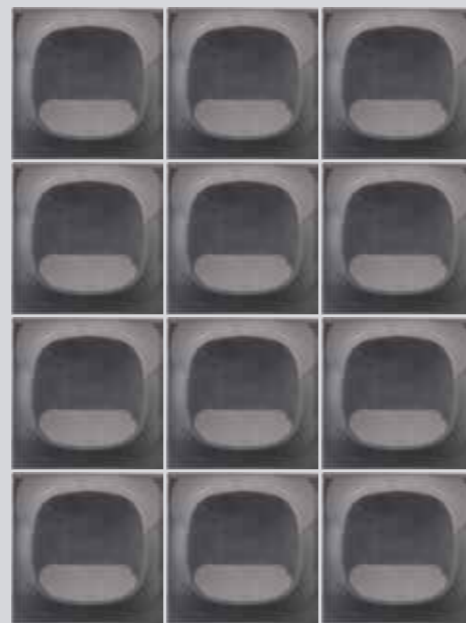

RIDGE 6,2x25 - 2"x10"

FLAT 10x10 - 4"x4"

GROOVY 10x10 - 4"x4"

Blu Avio

FLAT 6,2x25 - 2"x10"

RIDGE 6,2x25 - 2"x10"

FLAT 10x10 - 4"x4"

GROOVY 10x10 - 4"x4"