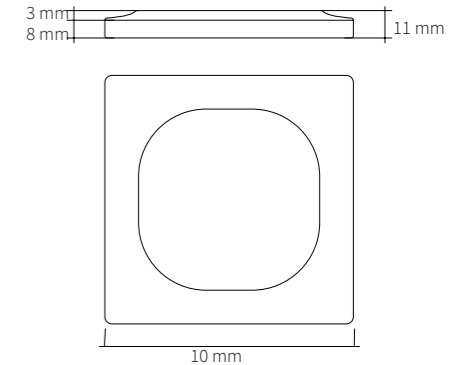

TECHNICAL FEATURES | CARATTERISTICHE TECNICHE

TECHNICAL SPECIFICATIONS FOR WHITE-BODY WALL TILES

CONFORMING TO EN 14411 ISO 13006 STANDARDS APPENDICE L GRUPPO BIII GL CON EB > 10%

CARATTERISTICHE TECNICHE RIVESTIMENTI IN PASTA BIANCA Conformi a Norme EN 14411 ISO 13006 Appendice I Gruppo BIII GL con Eb > 10%
TECHNISCHE EIGENSCHAFTEN FÜR WANDFLIESEN AUS WEISSER MASSE Gemäß den Europäischen Normen EN 14411 ISO 13006 Appendix I Gruppe BIII GL mit Eb > 10%
CARACTÉRISTIQUES TECHNIQUES DES REVÊTEMENTS EN PÂTE BLANCHE Conformes aux normes EN 14411 ISO 13006 Annexe I Groupe BIII GL avec Eb > 10%

	TECHNICAL FEATURES CARATTERISTICHE TECNICHE TECHNISCHE DATEN CARACTÉRISTIQUES TECHNIQUES	TESTING METHOD METODICA DI PROVA PRÜFVERFAHREN NORME D'ESSAIS	TEST RESULTS VALORE PRODOTTO PRODUKT WERTE VALEUR PRODUIT
	Water absorption Assorbimento d'acqua Wasseraufnahme Absorption d'eau	UNI EN ISO 10545-3	AA>10% group BIII
	Modulus of rupture Resistenza alla flessione Biegezugfestigkeit Résistance à la flexion	UNI EN ISO 10545-4	RM> 150kg/cm²
	Crazing resistance Determinazione della resistenza al cavillo Glaserhaarrißbeständigkeit Résistance aux tréssailleures	UNI EN ISO 10545-11	Resistant Resistente Widerstandsfähig Résistant
	Chemical resistance Resistenza ai prodotti chimici Chemikalienbeständigkeit Résistance aux produits chimiques	UNI EN ISO 10545-14 UNI EN ISO 10545-13	Conforming Conforme Erfüllt Conforme

PACKAGING | IMBALLI

	BOX | SCATOLA			PALLET		
	PCS | PZ	SQ.MT. | MQ	KG	BOXES | SCATOLE	SQ.MT. | MQ	KG
Flat 6,2x25cm glossy 2"x10"	28	0,43	5,64	120	52,08	697
Ridge 6,2x25cm glossy 2"x10"	22	0,34	5,40	120	40,80	668
Flat 10x10cm glossy 4"x4"	50	0,50	8,28	120	60,00	1013
Groovy 10x10cm glossy 4"x4"	40	0,40	6,82	120	48,00	838