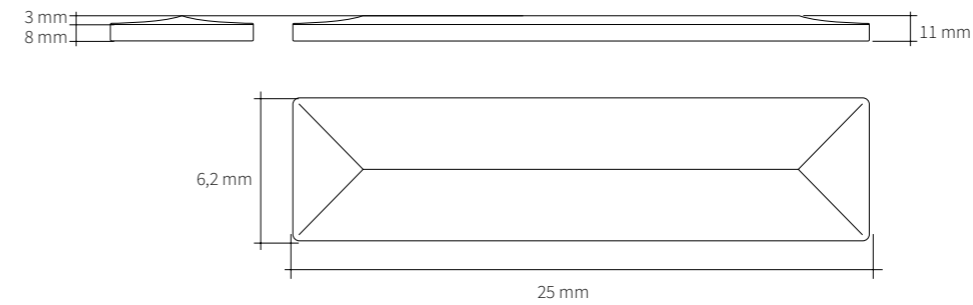

TECHNICAL FEATURES CARATTERISTICHE TECNICHE TECHNISCHE DATEN CARACTÉRISTIQUES TECHNIQUES	TESTING METHOD METODICA DI PROVA PRÜFVERFAHREN NORME D'ESSAIS	TEST RESULTS VALORE PRODOTTO PRODUKT WERTE VALEUR PRODUIT
	Water absorption Assorbimento d'acqua Wasseraufnahme Absorption d'eau	UNI EN ISO 10545-3	AA>10% group BIII
	Modulus of rupture Resistenza alla flessione Biegezugfestigkeit Résistance à la flexion	UNI EN ISO 10545-4	RM> 150kg/cm²
	Crazing resistance Determinazione della resistenza al cavillo Glaserhaarrißbeständigkeit Résistance aux tréssailleures	UNI EN ISO 10545-11	Resistant Resistente Widerstandsfähig Résistant
	Chemical resistance Resistenza ai prodotti chimici Chemikalienbeständigkeit Résistance aux produits chimiques	UNI EN ISO 10545-14 UNI EN ISO 10545-13	Conforming Conforme Erfüllt Conforme

PACKAGING | IMBALLI

	BOX | SCATOLA			PALLET		
	PCS | PZ	SQ.MT. | MQ	KG	BOXES | SCATOLE	SQ.MT. | MQ	KG
Flat 6,2x25cm glossy 2"x10"	28	0,43	5,64	120	52,08	697
Ridge 6,2x25cm glossy 2"x10"	22	0,34	5,40	120	40,80	668
Flat 10x10cm glossy 4"x4"	50	0,50	8,28	120	60,00	1013
Groovy 10x10cm glossy 4"x4"	40	0,40	6,82	120	48,00	838

THICKNESS | SPESSORE

Pop Ridge