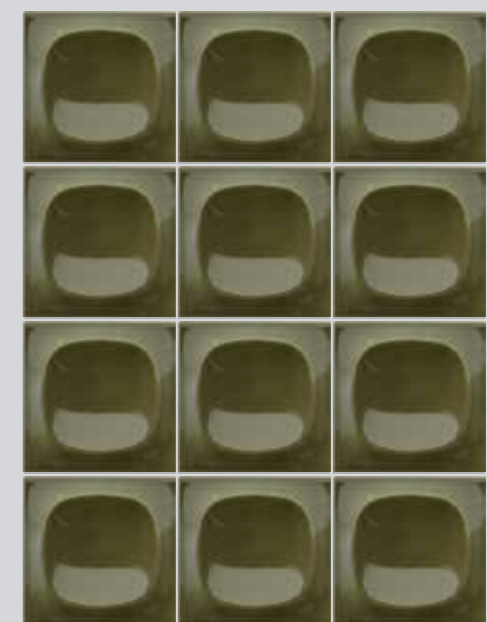

FLAT 10x10 - 4"x4"

GROOVY 10x10 - 4"x4"

TERRA mix Flat - Ridge 6,2x25cm | Flat - Groovy 10x10cm
glossy

TERRA Flat - Groovy 10x10cm glossy wall
WALD Acero 30x120cm matt floor (Ceramica Magica)

Muschio

FLAT 6,2x25 - 2"x10"

RIDGE 6,2x25 - 2"x10"

FLAT 10x10 - 4"x4"

GROOVY 10x10 - 4"x4"

Blu Avio

FLAT 6,2x25 - 2"x10"

RIDGE 6,2x25 - 2"x10"

FLAT 10x10 - 4"x4"

GROOVY 10x10 - 4"x4"