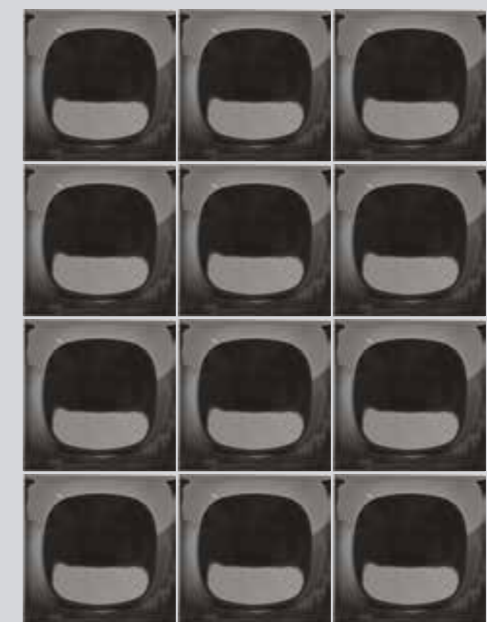

RIDGE 6,2x25 - 2"x10"

FLAT 10x10 - 4"x4"

GROOVY 10x10 - 4"x4"

Blu Avio

FLAT 6,2x25 - 2"x10"

RIDGE 6,2x25 - 2"x10"

FLAT 10x10 - 4"x4"

GROOVY 10x10 - 4"x4"

NIVEO mix 6,2x25cm matt wall

Nero

FLAT 6,2x25 - 2"x10"

RIDGE 6,2x25 - 2"x10"

FLAT 10x10 - 4"x4"

GROOVY 10x10 - 4"x4"

LATTE - NERO Ridge 6,2x25cm glossy counter
BLU AVIO Groovy 10x10cm glossy wall
GRANITO White 80x80cm matt floor (Ceramica Magica)