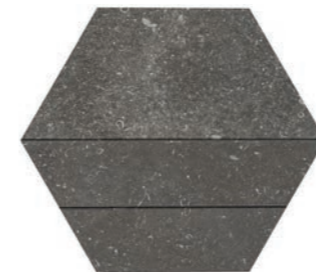

R7NL Lunar Mosaico Uniform 30x30

R7XK Lunar Mosaico 3D White 29x33,5

R7XL Lunar Mosaico 3D Beige 29x33,5

R7XM Lunar Mosaico 3D Silver 29x33,5

R7XN Lunar Mosaico 3D Deep Grey 29x33,5

R7XQ Lunar Mosaico 3D Uniform 29x33,5