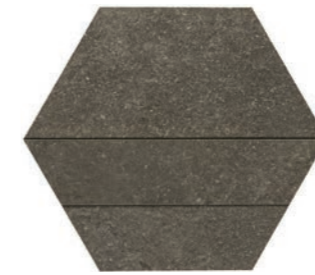

R7NL Lunar Mosaico Uniform 30x30

R7XK Lunar Mosaico 3D White 29x33,5

R7XL Lunar Mosaico 3D Beige 29x33,5

R7XM Lunar Mosaico 3D Silver 29x33,5

R7XN Lunar Mosaico 3D Deep Grey 29x33,5

R7XQ Lunar Mosaico 3D Uniform 29x33,5