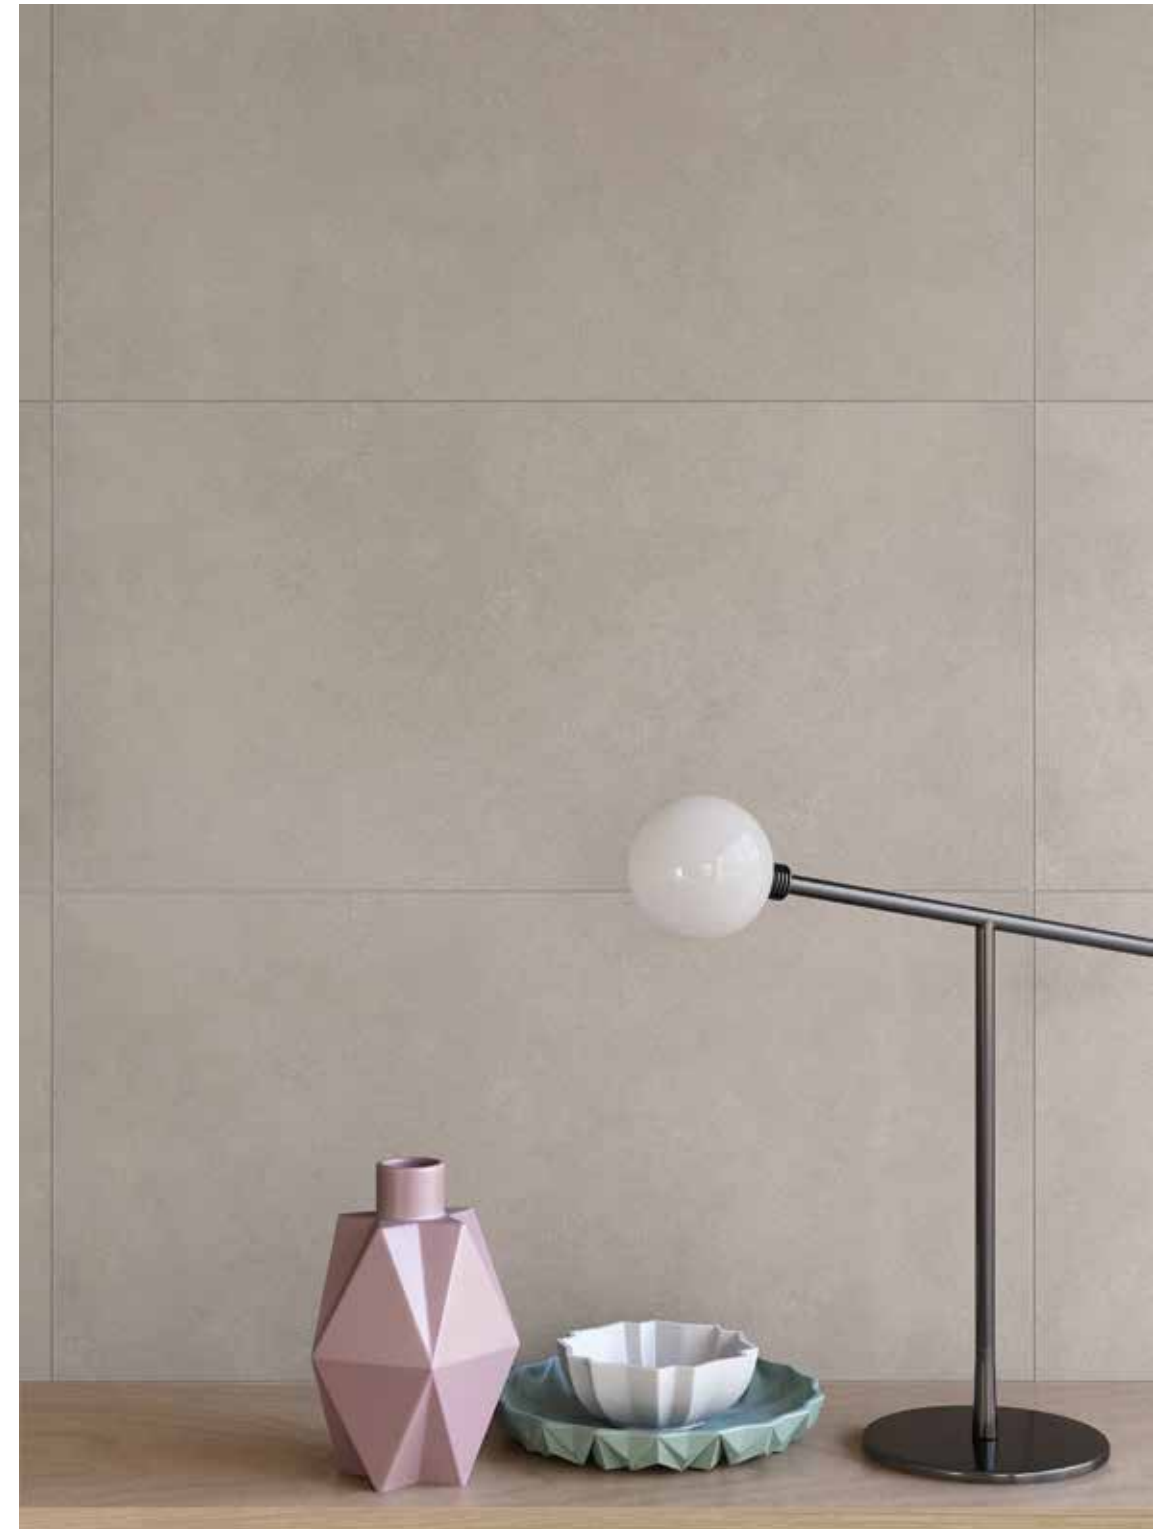

GREY 60x120 (24"x48")

GREY 120x120 (48"x48")
WHITE 60x120 (24"x48")