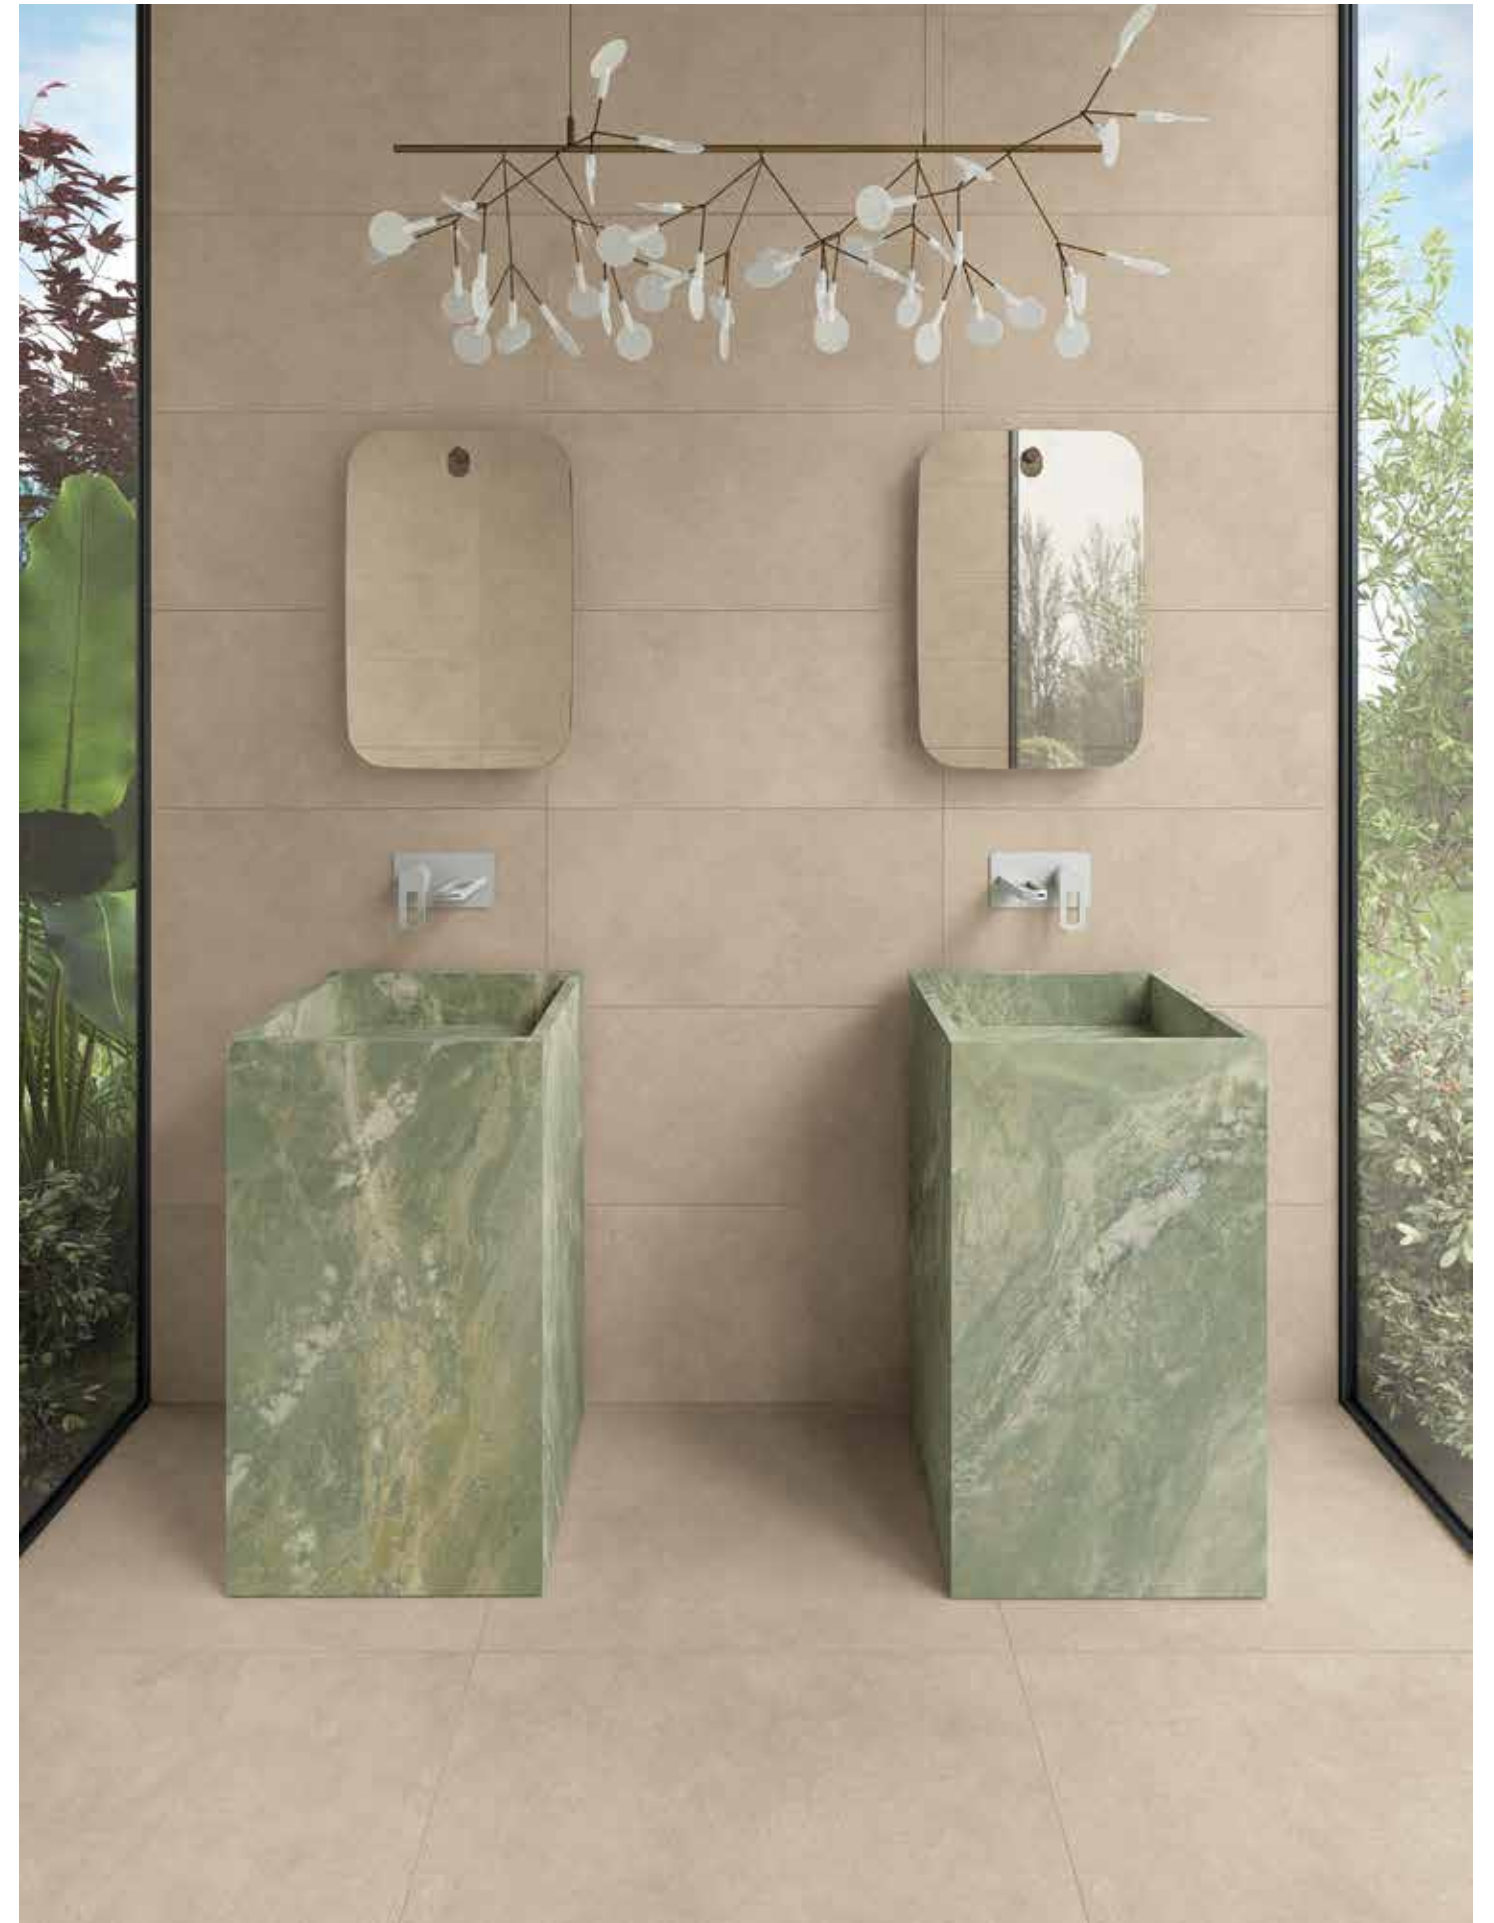

BEIGE 80x80 (32"x32")
BEIGE 40x80 (16"x32")

9CENTO RAGGIO VERDE 60x120 (24"x48")

---

beige

*Con Beige, Geo sviluppa sempre più la sua componente terrena.
Sabbia dorata, toni caldissimi, un paesaggio sahariano di grande eleganza: gli
ambienti si animano accarezzati da questa nuance accogliente e luminosa. /
With Beige, Geo increasingly develops its earthy component.
Golden sand, warm tones, a Saharan landscape of great elegance: rooms come
alive caressed by this welcoming and luminous color.*