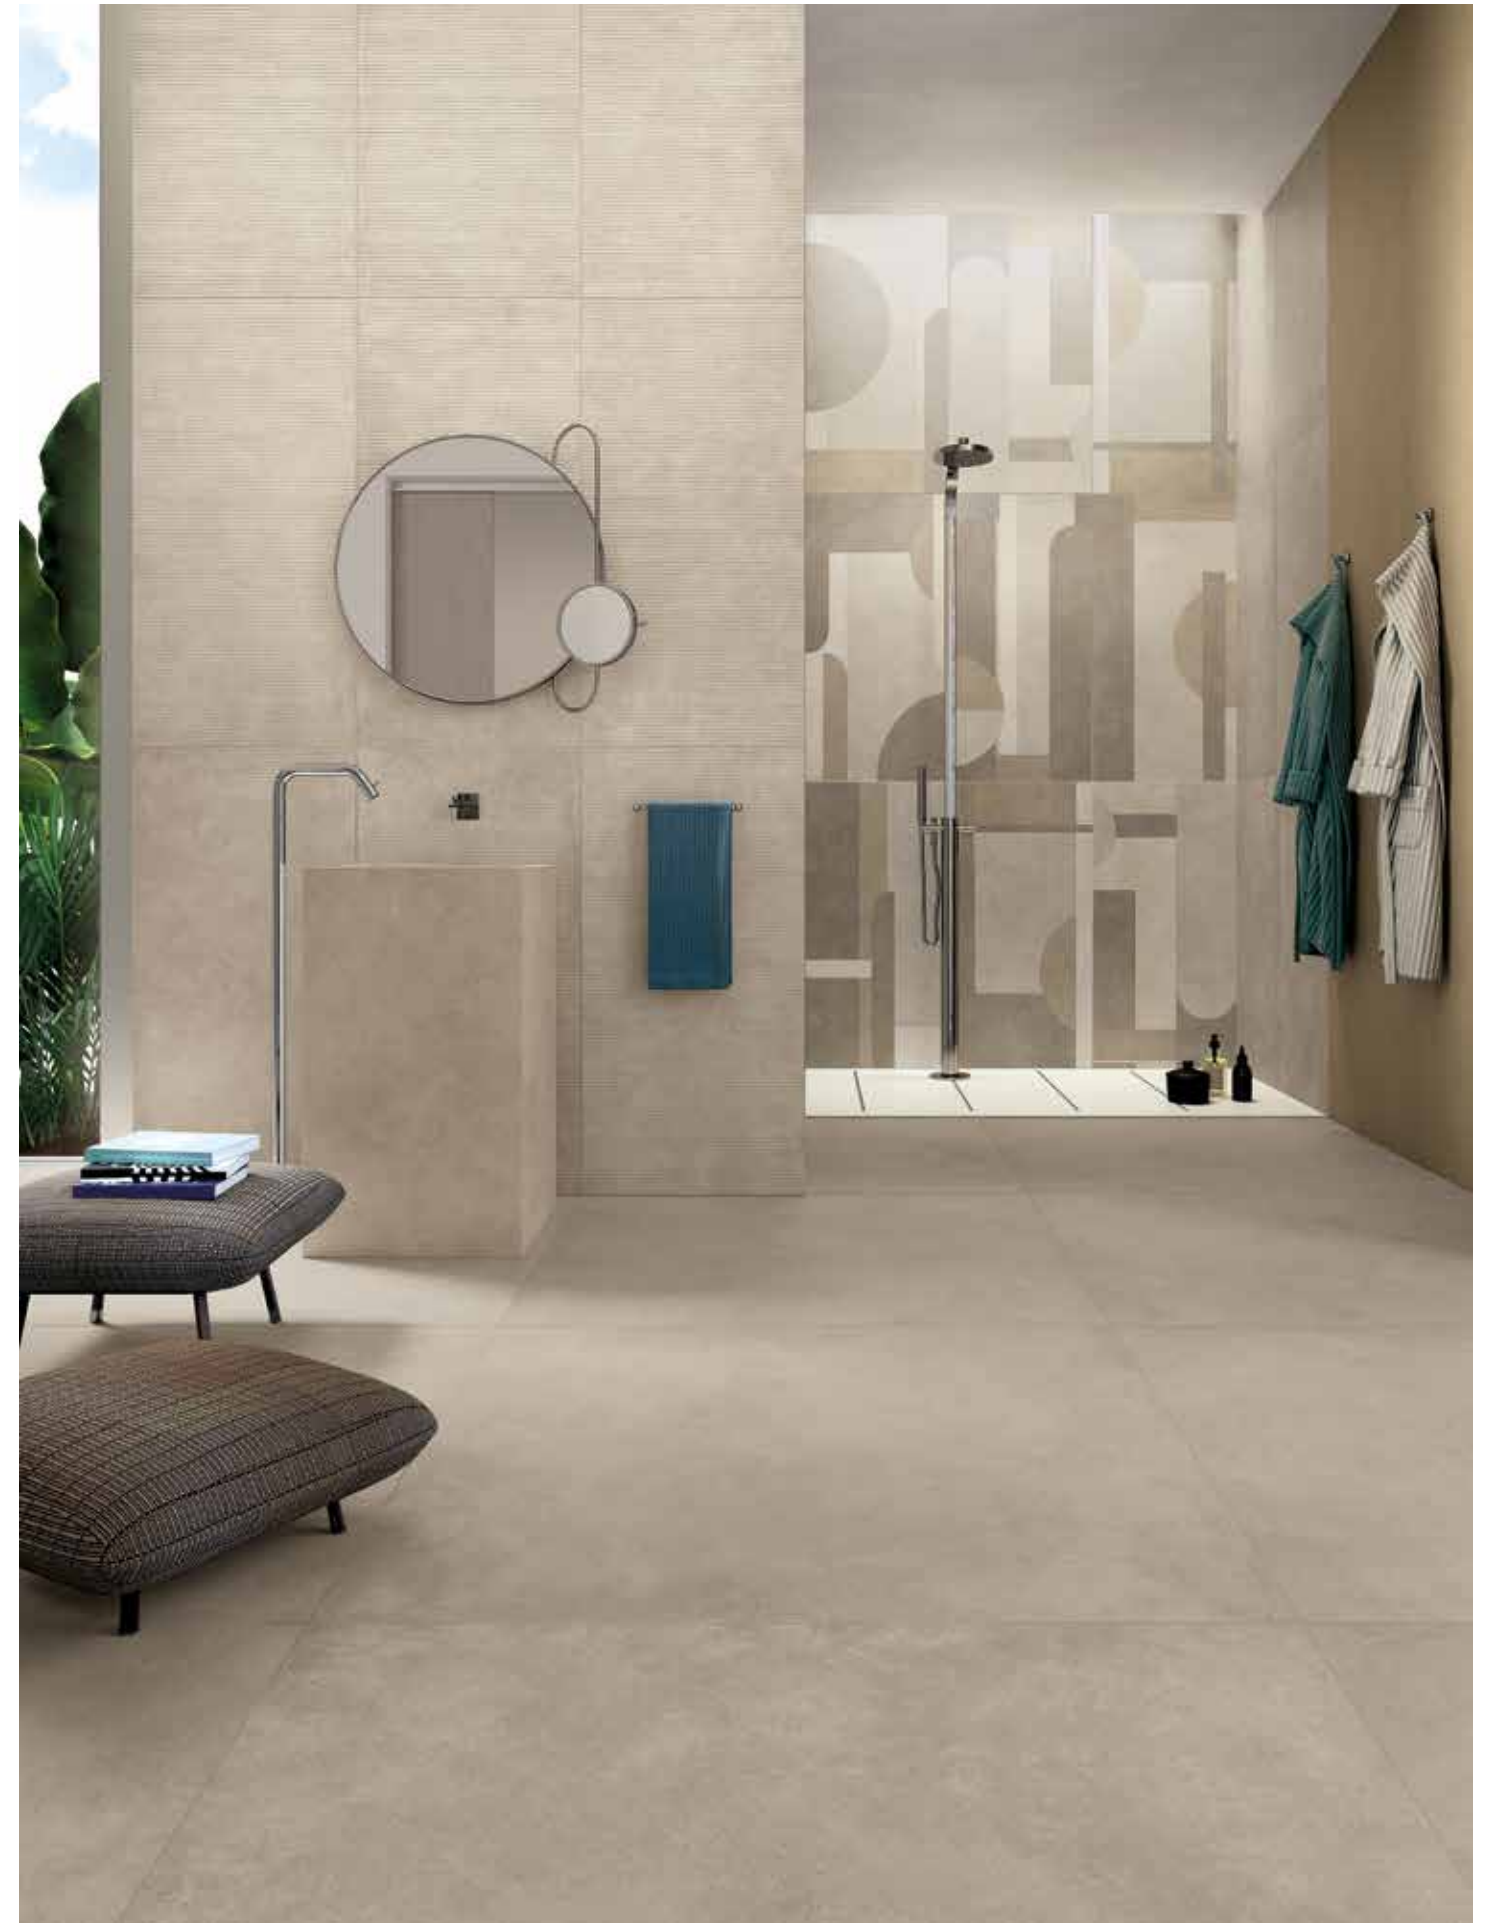

WALNUT 120x120 (48"x48")
SHAPE 60x120 (24"x48")
IVORY 3D WIRE 60x120 (24"x48")

---

walnut

Walnut è la tonalità più scura della palette colori di Geo. Il ritorno ai colori identitari della terra cruda esprime il suo lato più crepuscolare con un marrone medio-chiaro caldo e delicato, arricchito da sfumature autunnali piene e avvolgenti. / Walnut is the darkest shade in Geo's color palette. The return to the chromatic identity of raw earth expresses its more twilight side with a warm and delicate medium-light brown, enriched with full and enveloping autumnal shades.