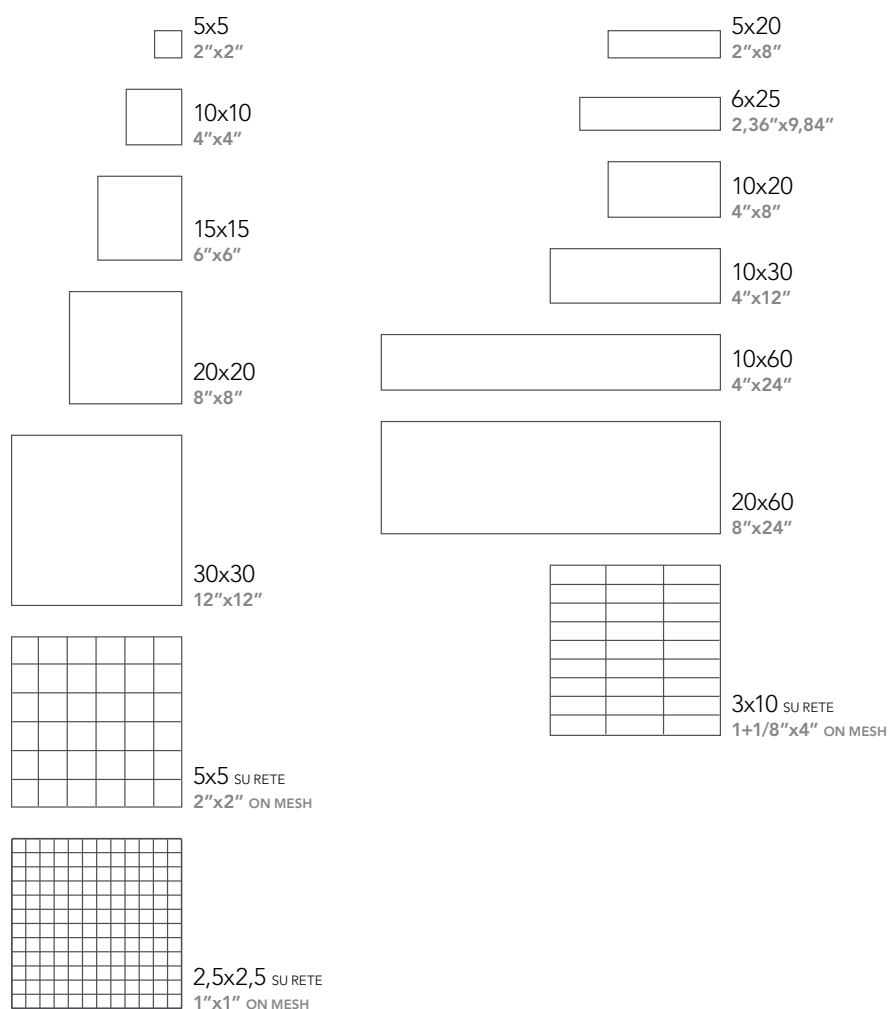

I Classici

LUCIDI . MATT . ANTISLIP

COLLECTION

= A PAVIMENTO
FLOOR

= A RIVESTIMENTO
WALL

= TINTE CORRELATE
MATCHING COLOURS