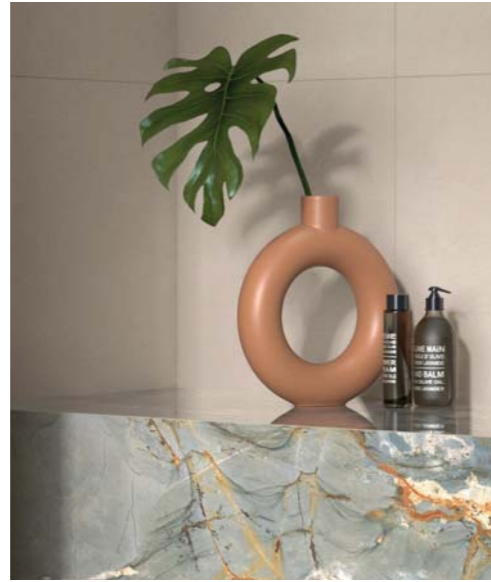

PAST AND PRESENT

LA BELLEZZA SENZA TEMPO DEL MARMO È PERFETTA PER INSTAURARE UN DIALOGO TRA L'EPOCA STORICA IN CUI È SORTA QUESTA RESIDENZA E IL PERIODO CONTEMPORANEO, RAPPRESENTATO DA UNA RICCA SELEZIONE DI ARREDI E OGGETTI DI DESIGN.

THE TIMELESS BEAUTY OF MARBLE IS PERFECT FOR CREATING A CONNECTION BETWEEN THE HISTORICAL PERIOD IN WHICH THIS RESIDENCE WAS BUILT AND THE PRESENT DAY, REPRESENTED BY AN EXTENSIVE SELECTION OF FURNISHINGS AND DESIGN OBJECTS.

fireplace
PORT GOLD LUX 120x280

tables
ABKSTONE PORT GOLD LUX 12 mm
ABKSTONE CRYSTAL SOFT 12 mm

floor
ROMA IMPERIALE LUX 120x120