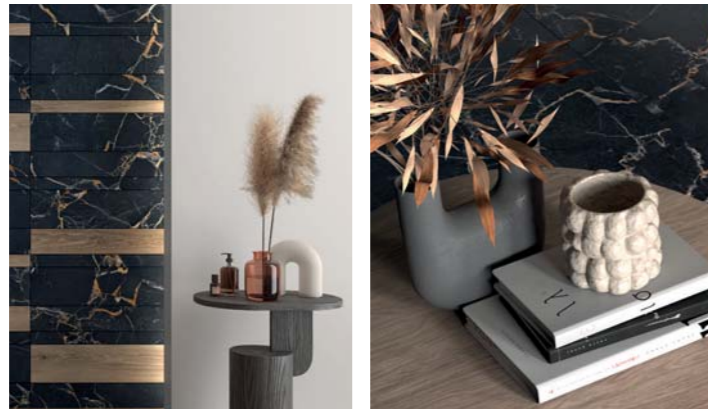

NATURAL STYLE

NATURALEZZA È LA PAROLA D'ORDINE DI QUESTA CASA. RICERCATE VARIETÀ DI MARMO DALLE VENATURE AMBRATE SI FONDONO CON LA PIACEVOLE SENSAZIONE DI CALORE TIPICA DEL LEGNO.

THIS HOME STANDS OUT FOR ITS NATURAL APPEAL. SOPHISTICATED VARIETIES OF MARBLE WITH AMBER VEINS COORDINATE PERFECTLY WITH THE PLEASANT WARMTH OF WOOD.

floor
PORT GOLD NAT 60x120

kitchen and table
ABKSTONE ESSENCE AVANA 6/20 mm
ABKSTONE ICEBERG SOFT 6 mm