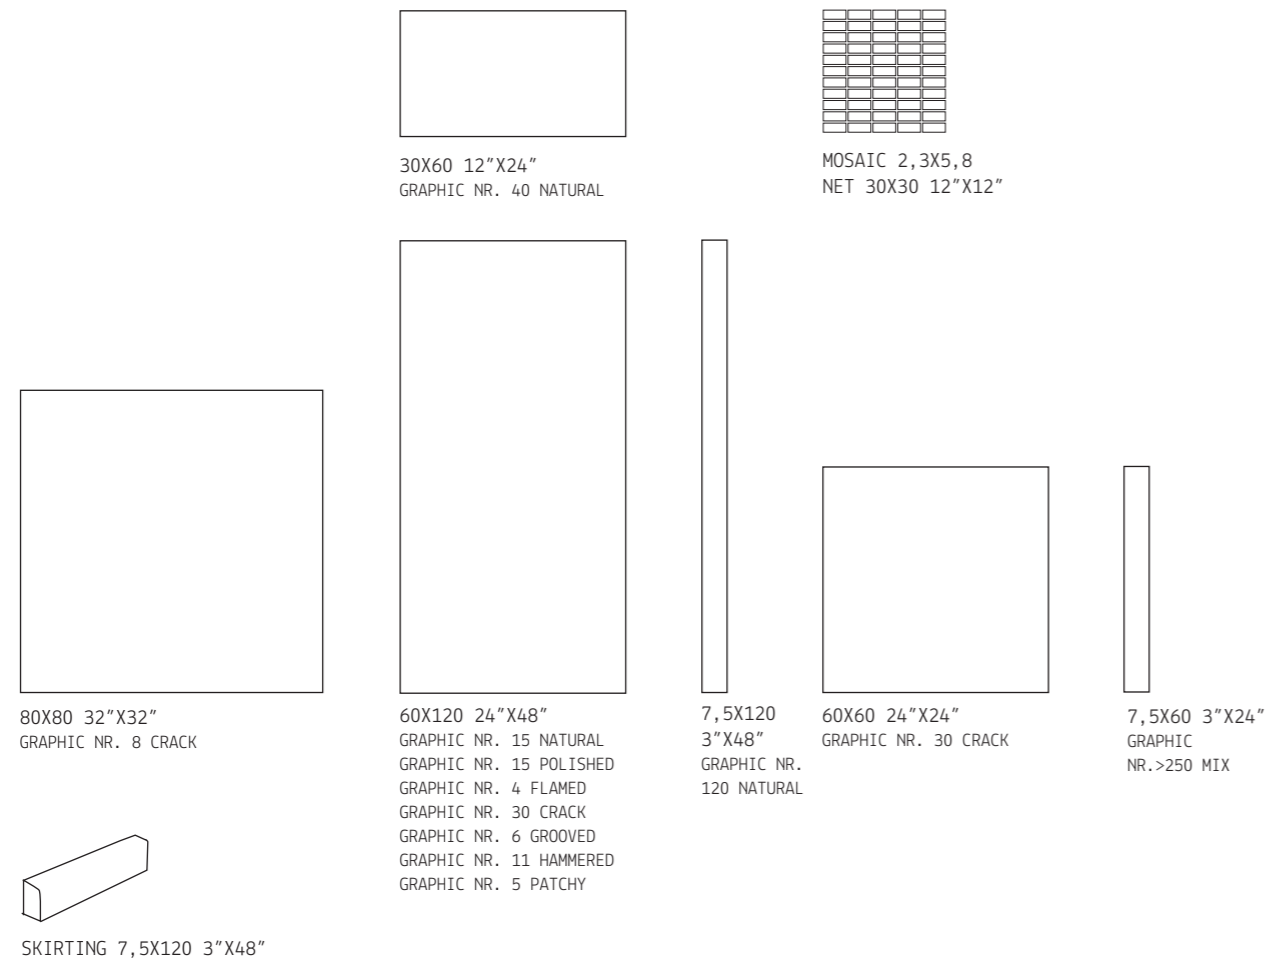

SCG SIZES

IN OGNI SCATOLA CI SONO 3 PEZZI DESTRI E 3 PZ SINISTRI.
IN EVERY BOX THERE ARE 3 RIGHT PIECES AND 3 LEFT PIECES.

SCG GROUTS

SCG

SCG Mapei 111 Silver Grey
R. LOBSTER Mapei 145 Terra di S.

colori stucchi consigliati / advised grouts colors

R. WHITE Kerakoll 02
R. BEIGE Mapei 130 Jasmine

R. AZURE Kerakoll 06
R. PINETA Mapei 119 London Grey