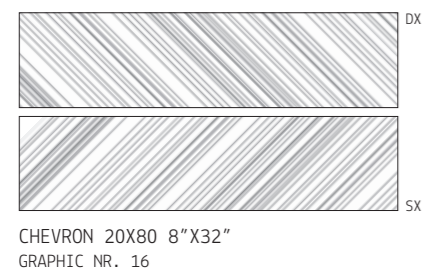

SCG SIZES

IN OGNI SCATOLA CI SONO 3 PEZZI DESTRI E 3 PZ SINISTRI.
IN EVERY BOX THERE ARE 3 RIGHT PIECES AND 3 LEFT PIECES.

SCG GROUTS

SCG

SCG Mapei 111 Silver Grey
R. LOBSTER Mapei 145 Terra di S.

colori stucchi consigliati / advised grouts colors

R. WHITE Kerakoll 02
R. BEIGE Mapei 130 Jasmine

R. AZURE Kerakoll 06
R. PINETA Mapei 119 London Grey